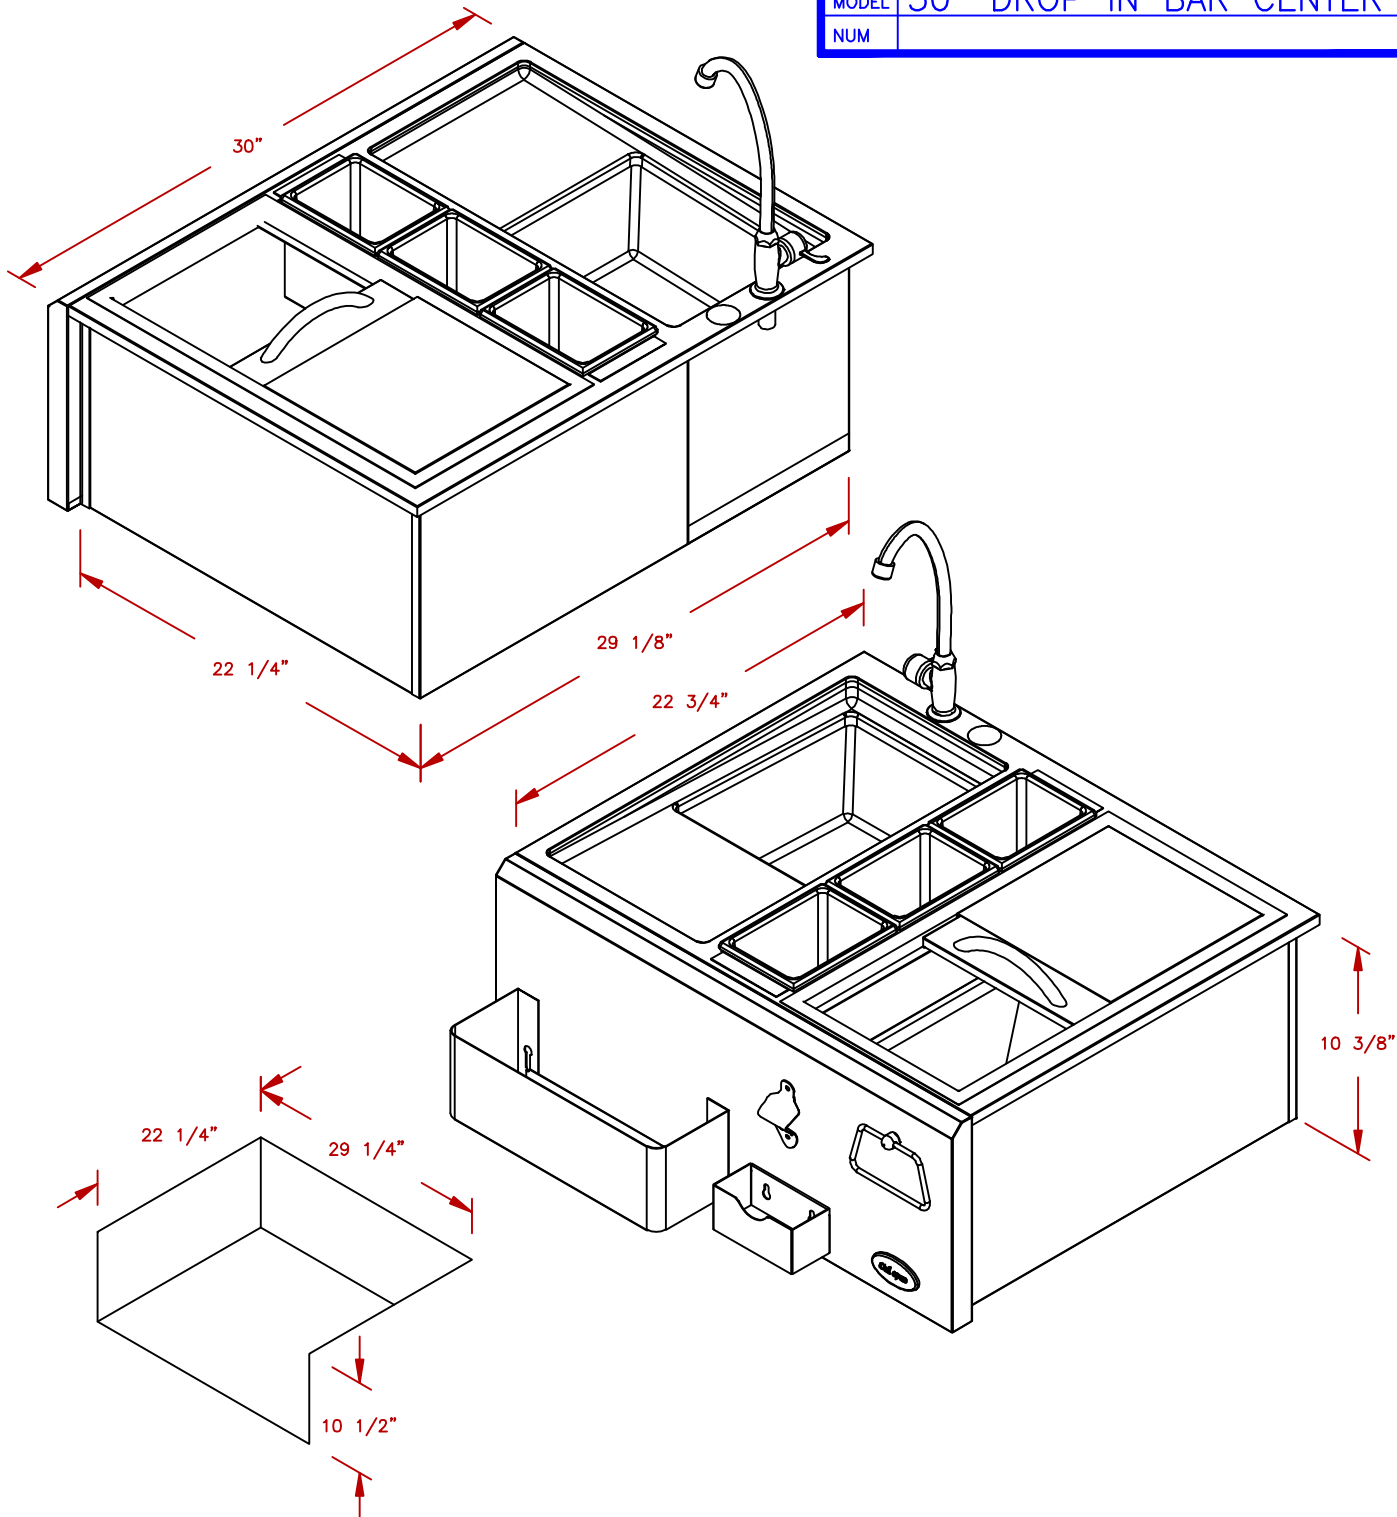

LINE	BBQ LINE
MODEL	30" DROP IN BAR CENTER
NUM	

CUT OUT DIMENSIONS

	TITLE		2018 BARBECUE LINE ACCESSORIES-DROP IN- 30" DROP IN BAR CENTER
	SCALE:	DWG NO.	DWG BY
REVISED	REV. DESCR.	DATE	
	BBQ07902	J.ORNELAS	12/01/17